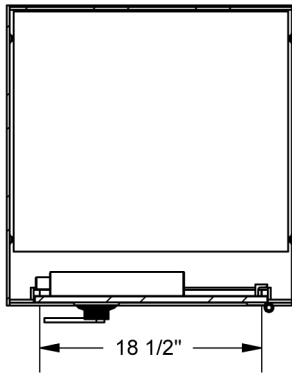

B6024-MB HEAVY DUTY DEPOSITORY

TOP VIEW

FRONT VIEW

FRONT LOAD
DROP SAFE

SIDE SECTION